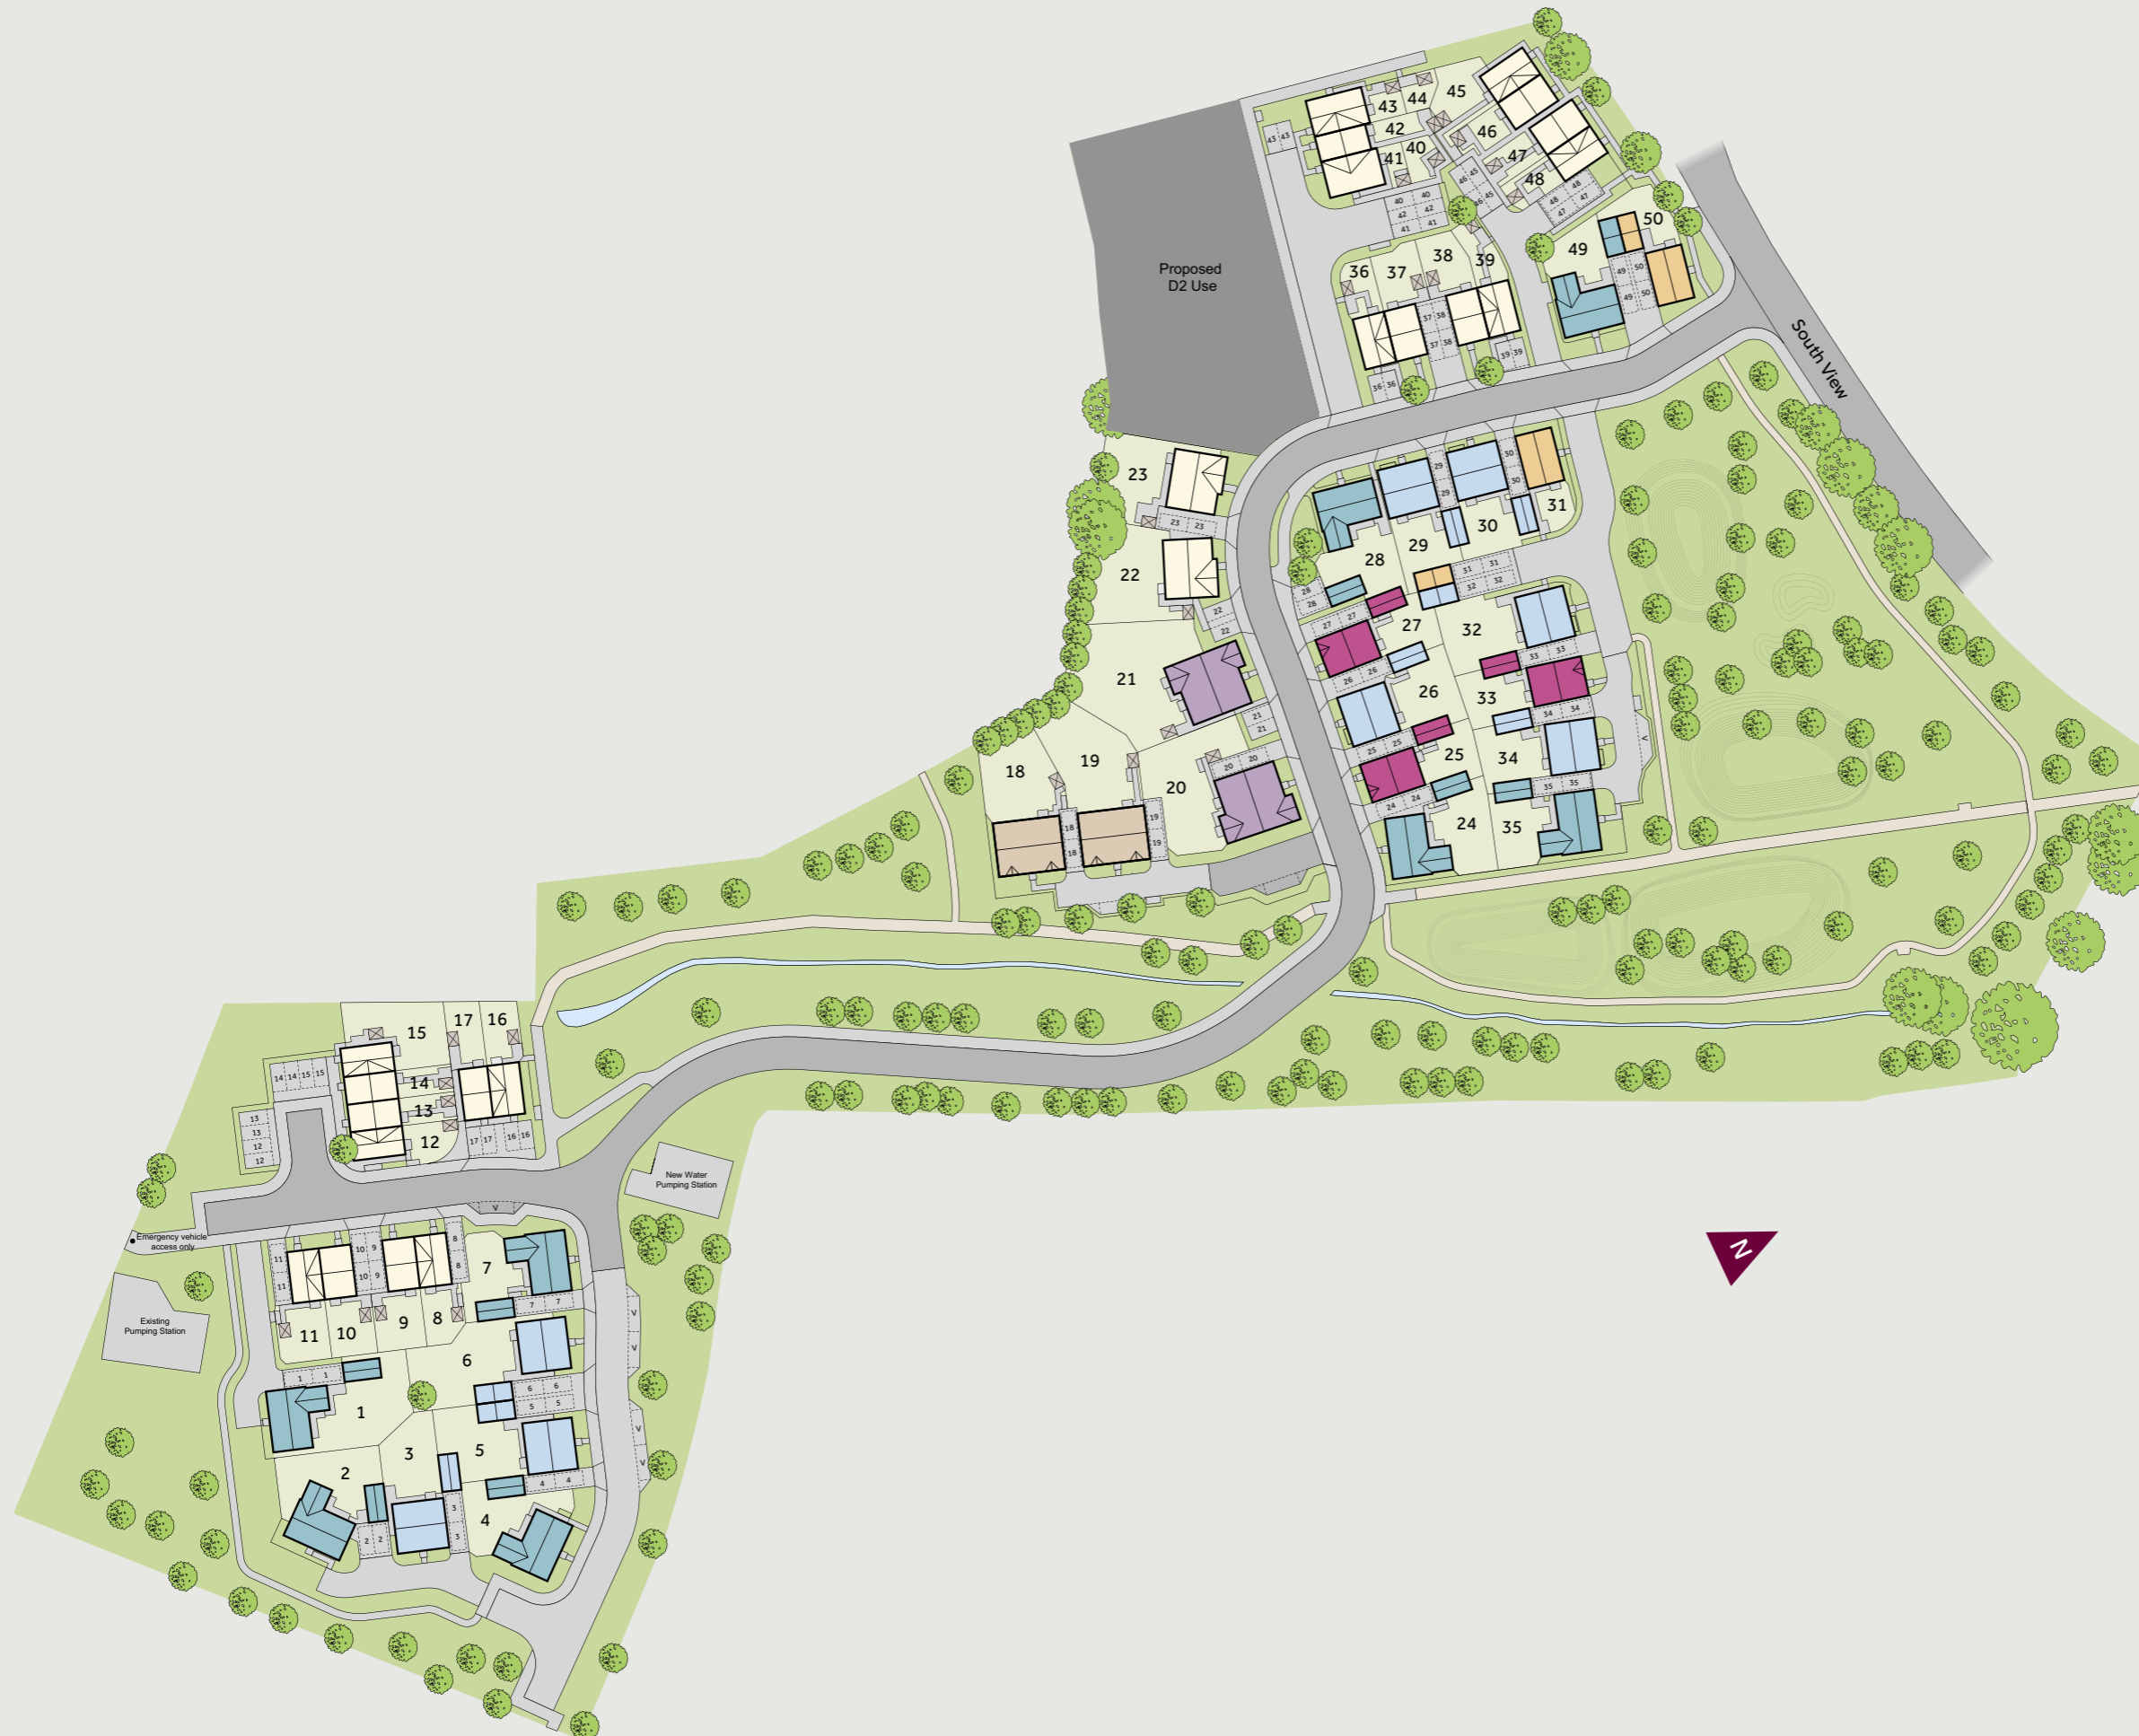

Lyneham Fields

Wiltshire

Development layout

4 bedroom home

- The Kempthorne
- The Mylne
- The Pembroke

3 bedroom home

- The Beckett
- The Ledbury

2 bedroom home

- The Sycamore

Affordable Housing

- v visitor space
- removable bollard

Not to scale. Trees and landscaping are indicative only and may alter during construction. The trees, shrubs and gardens shown are illustrative only. Finishes and materials may vary from those shown here. Please ask your sales executive for specific details.